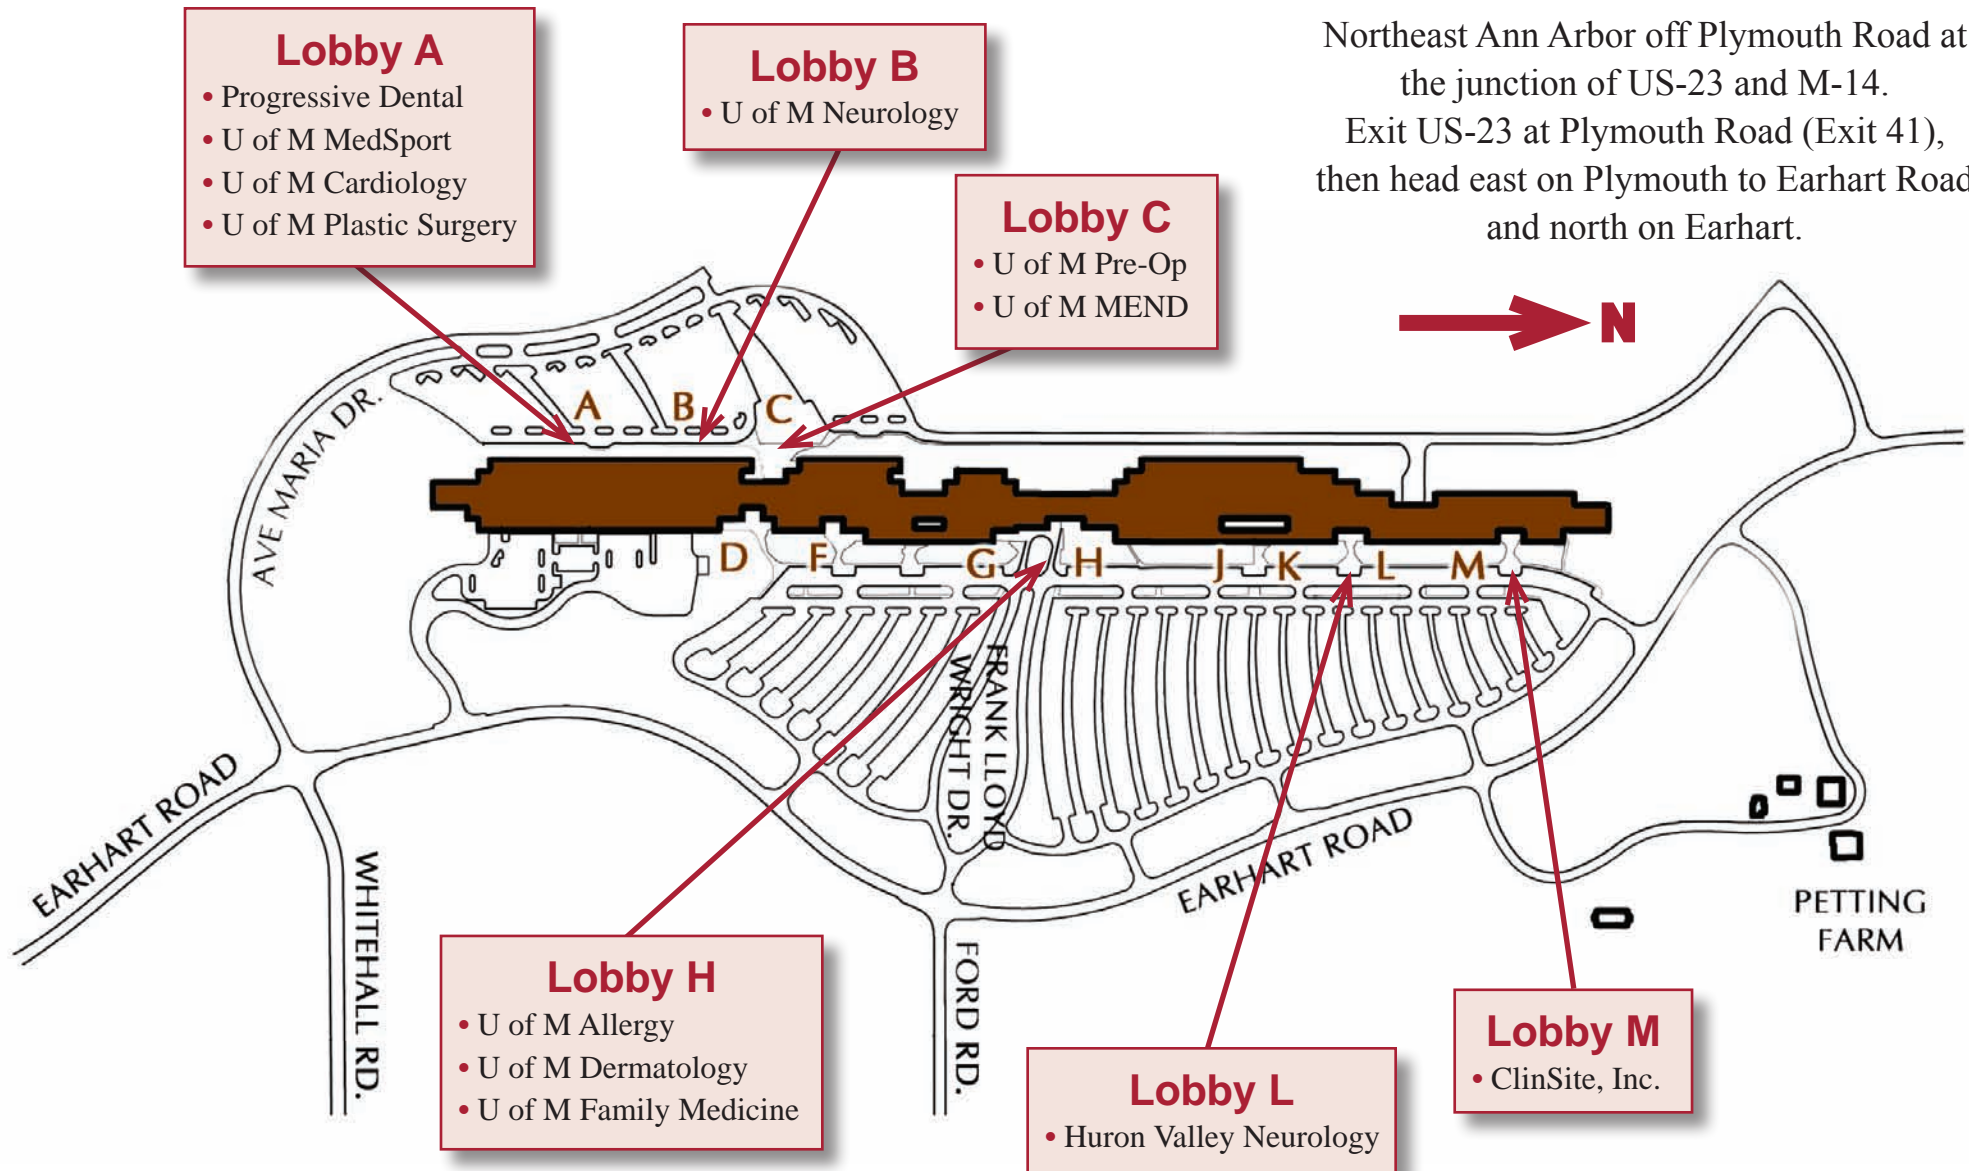

# HEALTH SERVICES AT DOMINO'S FARMS OFFICE PARK

Domino's Farms Office Park is located in Northeast Ann Arbor off Plymouth Road at the junction of US-23 and M-14.

Exit US-23 at Plymouth Road (Exit 41), then head east on Plymouth to Earhart Road and north on Earhart.

Domino's Farms Office Park provides a number of services to meet your needs while visiting health and medical facilities. Please feel free to use the café, post office, and other amenities, located along "Main Street" on the lower level of the complex.