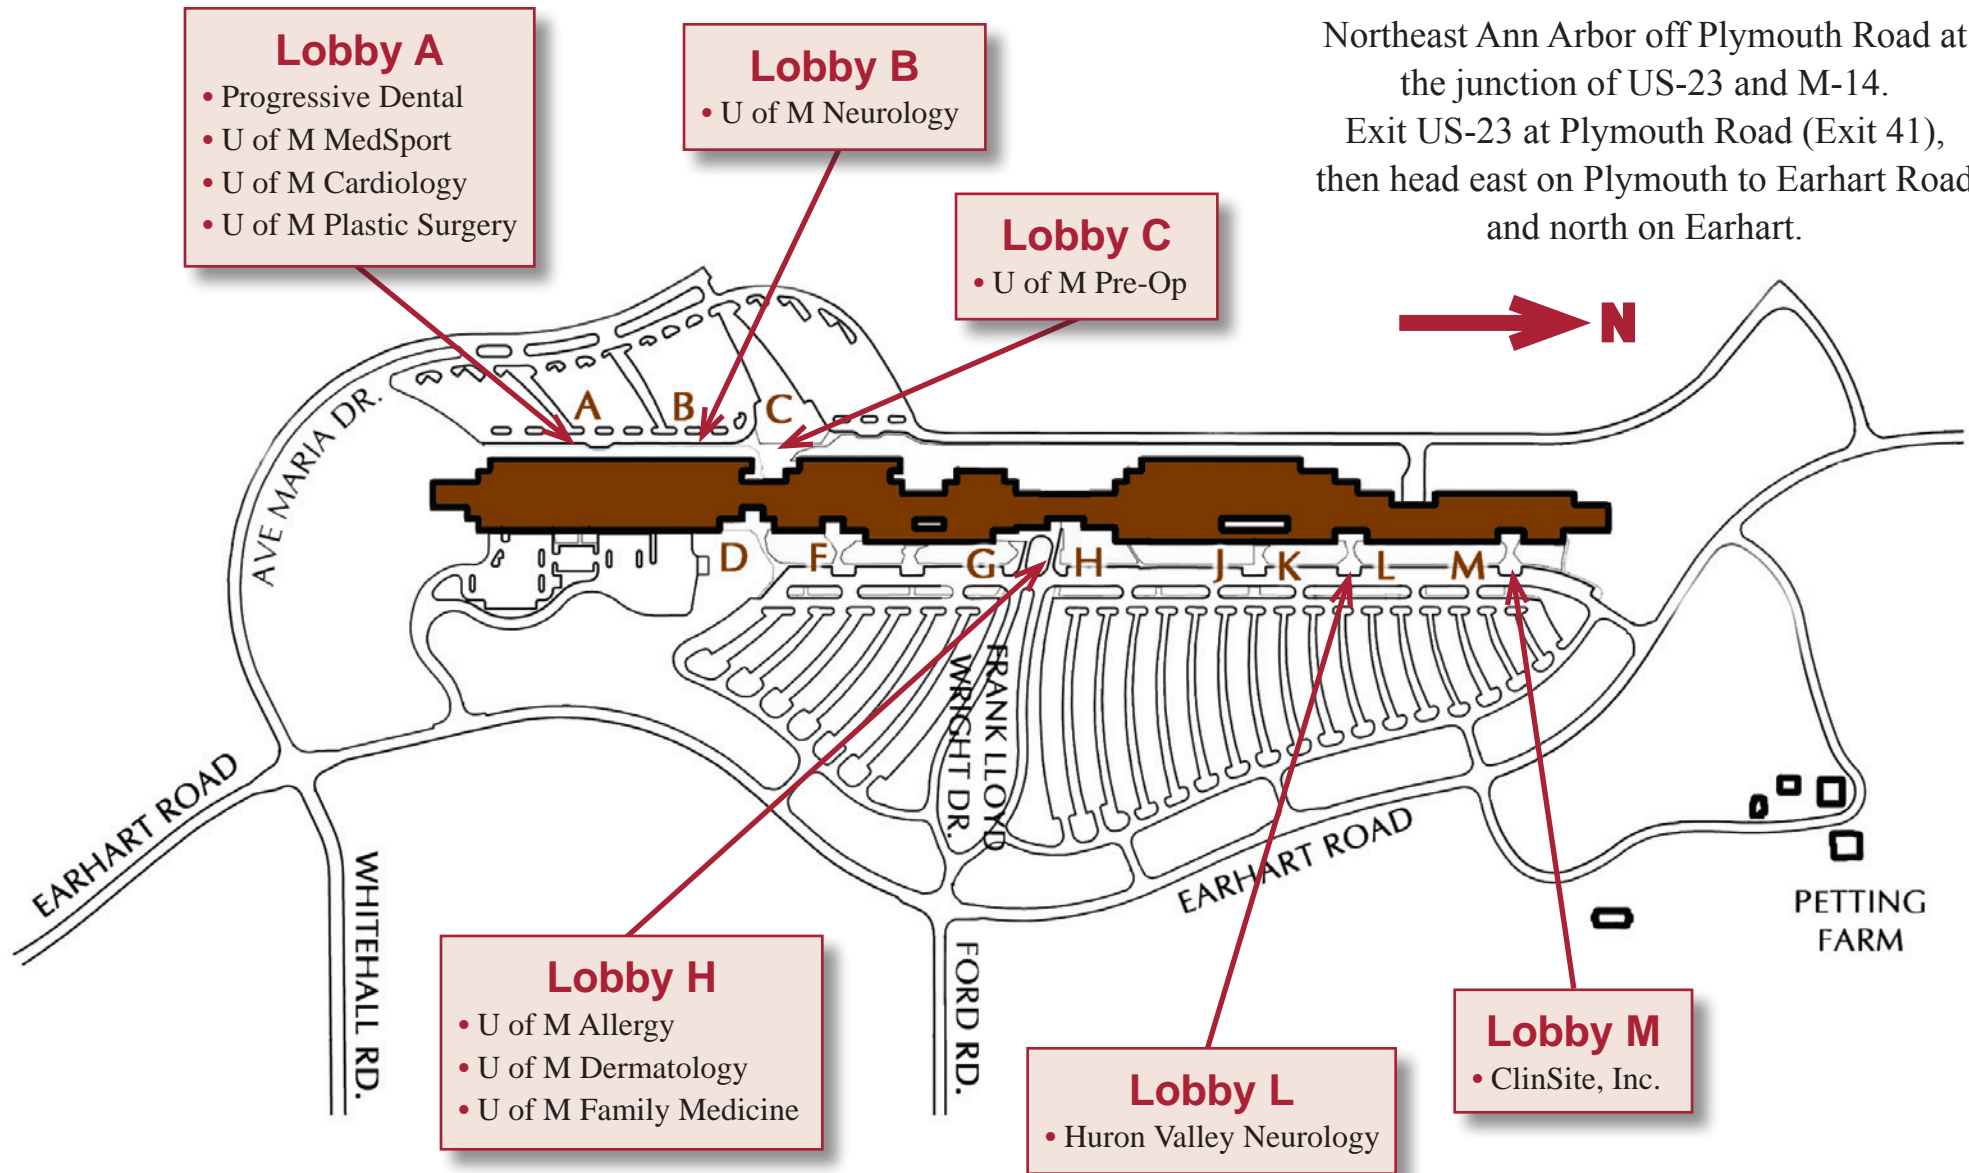

HEALTH SERVICES AT DOMINO'S FARMS OFFICE PARK

Domino's Farms Office Park is located in Northeast Ann Arbor off Plymouth Road at the junction of US-23 and M-14.

Exit US-23 at Plymouth Road (Exit 41), then head east on Plymouth to Earhart Road and north on Earhart.

Domino's Farms Office Park provides a number of services to meet your needs while visiting health and medical facilities. Please feel free to use the café, post office, and other amenities, located along "Main Street" on the lower level of the complex.